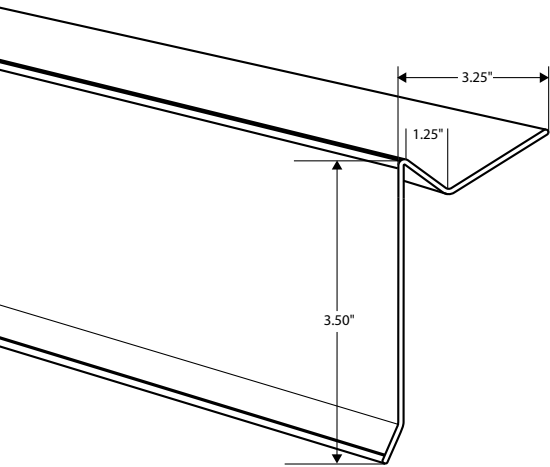

Gravel Stop

GALVANIZED GRAVEL STOP

Product ID	Material	Nominal Thickness	Colors	Length per Piece (ft)	Pieces per Carton	Cartons per Pallet
EGS	Galvanized	28 Gage	White (WH)	10	15	14