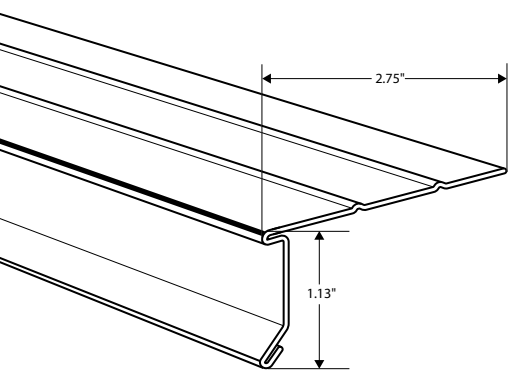

## F4 1/2 Drip Edge

1.0" DRIP EDGE

Product ID	Material	Nominal Thickness	Colors	Length per Piece (ft)	Pieces per Carton	Cartons per Pallet
EDE1	Aluminum	.019	Musket Brown (MB) White (WH)	10	50	20
EDE3	Galvanized	30 Gage	White (WH)	10	25	28
EDE3	Galvanized	30 Gage	Black (BL) Musket Brown (MB)	10	25	14