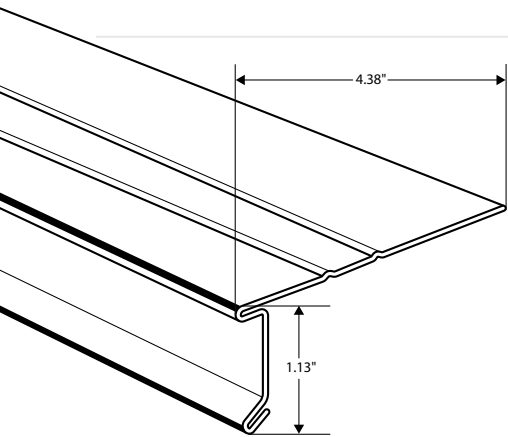

F6 1/2 Drip Edge

1.0" x 4.5" DRIP EDGE

Product ID	Material	Nominal Thickness	Colors	Length per Piece (ft)	Pieces per Carton	Cartons per Pallet
EDE7	Galvanized	30 Gage	Black (BL) Musket Brown (MB) White (WH)	10	25	20