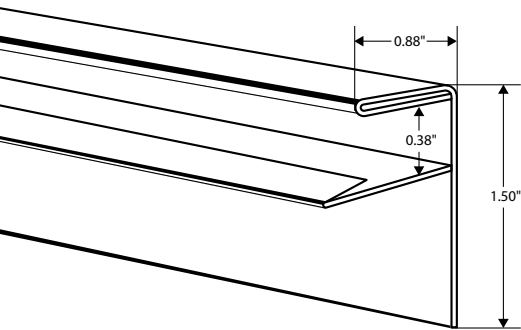

F Channel

3/8" F CHANNEL

Product ID	Material	Nominal Thickness	Colors	Length per Piece (ft)	Pieces per Carton	Cartons per Pallet
FC3819	Aluminum	0.019	Musket Brown (MB) White (WH)	12	24	20