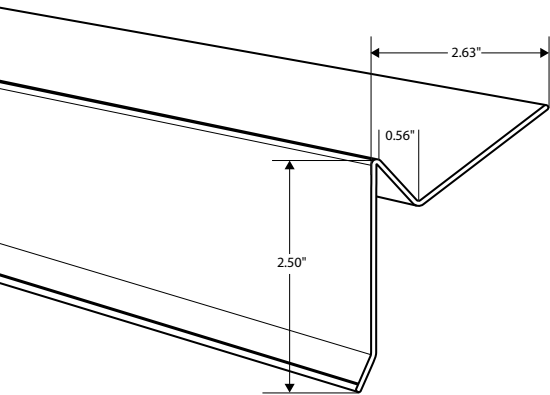

Slag Stop

5.5" ALUMINUM SLAG STOP

Product ID	Material	Nominal Thickness	Colors	Length per Piece (ft)	Pieces per Carton	Cartons per Pallet
ESS55	Aluminum	0.019	White (WH)	10	50	14