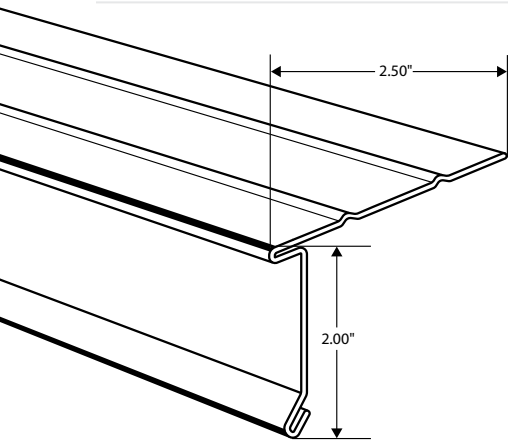

F5 Drip Edge

2.0" OVERHANGING DRIP EDGE

Product ID	Material	Nominal Thickness	Colors	Length per Piece (ft)	Pieces per Carton	Cartons per Pallet
EDEO	Aluminum	.019	Musket Brown (MB) White (WH)	10	25	20