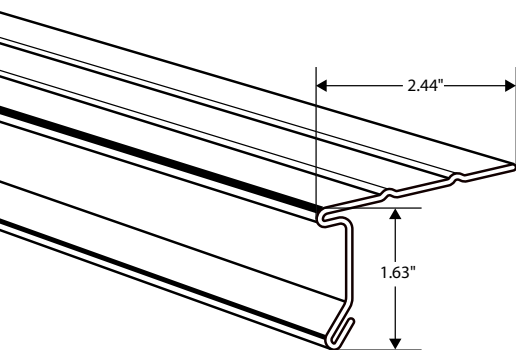

F5 Drip Edge

1.5" DRIP EDGE

Product ID	Material	Nominal Thickness	Colors	Length per Piece (ft)	Pieces per Carton	Cartons per Pallet
EDE2E	Aluminum	.015	Black (BL) Musket Brown (MB) White (WH)	10	50	20
EDE2	Aluminum	.019	Almond (AL) Black (BL) Eggshell (EG) Grey (GR) Musket Brown (MB) Stone Clay (SC) Terra Bronze (TB) White (WH) Wicker (WI)	10	50	20
EDE6	Galvanized	30 Gage	White (WH)	10	25	28
EDE6	Galvanized	30 Gage	Black (BL) Musket Brown (MB)	10	25	14