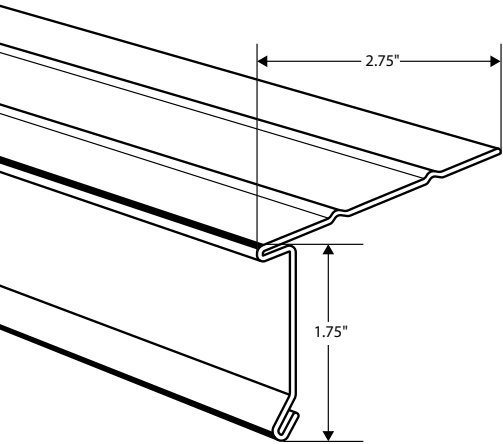

F5 Drip Edge

1.75" DRIP EDGE

Product ID	Material	Nominal Thickness	Colors	Length per Piece (ft)	Pieces per Carton	Cartons per Pallet
EDE6C	Galvanized	26 Gage	Black (BL) Musket Brown (MB) White (WH)	10	25	24