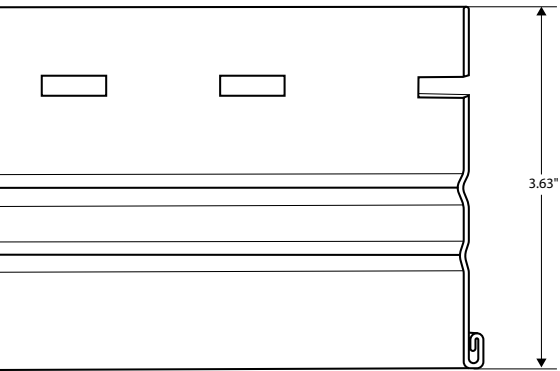

Starter Strip

3 5/8" GALVANIZED STARTER STRIP

Product ID	Material	Nominal Thickness	Length per Piece (ft)	Pieces per Carton	Cartons per Pallet
SSWGALV	Galvanized	30 Gage	10	50	14