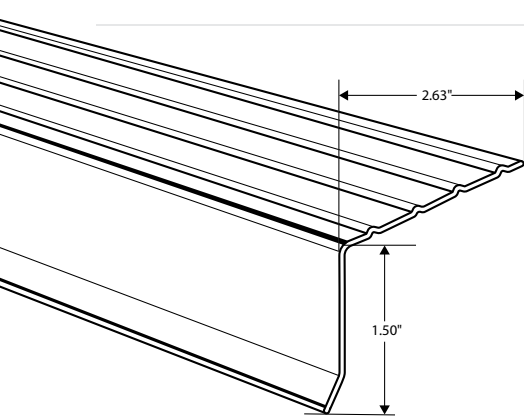

C 4 1/2 Rake Edge

4.5" RAKE EDGE

Product ID	Material	Nominal Thickness	Colors	Length per Piece (ft)	Pieces per Carton	Cartons per Pallet
ERAC45	Aluminum	0.019	White (WH)	10	50	40