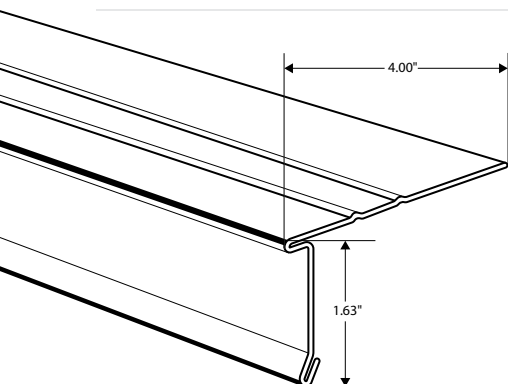

F6 1/2 Drip Edge

1.5" x 4.0" DRIP EDGE

Product ID	Material	Nominal Thickness	Colors	Length per Piece (ft)	Pieces per Carton	Cartons per Pallet
EDE8	Galvanized	30 Gage	Black (BL) Musket Brown (MB) White (WH)	10	25	20