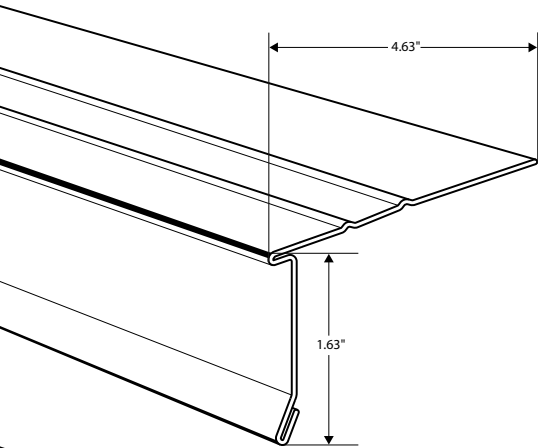

F7 Drip Edge

1.5" x 4.5" DRIP EDGE

Product ID	Material	Nominal Thickness	Colors	Length per Piece (ft)	Pieces per Carton	Cartons per Pallet
EDE7C	Galvanized	26 Gage	Black (BL) Musket Brown (MB) White (WH)	10	15	24