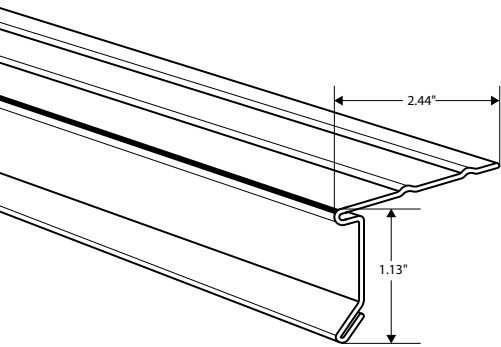

## F4 1/2 Drip Edge

1.0" DRIP EDGE

Product ID	Material	Nominal Thickness	Colors	Length per Piece (ft)	Pieces per Carton	Cartons per Pallet
EDE1	Aluminum	.019	Musket Brown (MB) White (WH)	10	50	20
EDE3	Galvanized	30 Gage	White (WH)	10	25	28
EDE3	Galvanized	30 Gage	Black (BL) Musket Brown (MB)	10	25	14