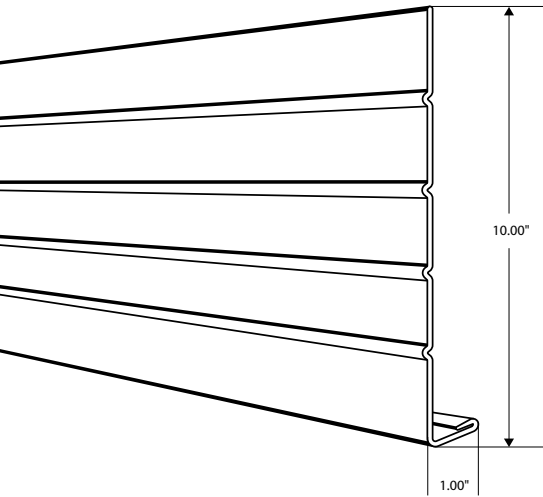

10" Fascia

10" RIBBED OR SMOOTH FASCIA

Product ID	Material	Nominal Thickness	Colors	Length per Piece (ft)	Pieces per Carton	Cartons per Pallet
FA10R24	Aluminum	0.024	White (WH)	12	25	20
FA10S24	Aluminum	0.024	White (WH)	12	25	20