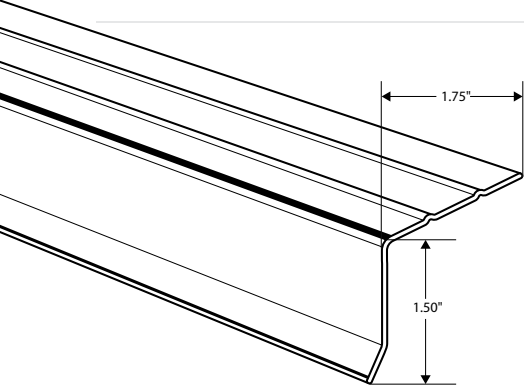

C 3 1/2 Rake Edge

3.5" RAKE EDGE

Product ID	Material	Nominal Thickness	Colors	Length per Piece (ft)	Pieces per Carton	Cartons per Pallet
ERAC35	Aluminum	.019	White (WH)	10	50	40