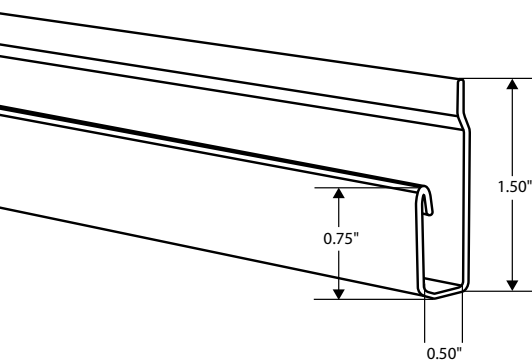

J Channel

1/2" J CHANNEL

Product ID	Material	Nominal Thickness	Colors	Length per Piece (ft)	Pieces per Carton	Cartons per Pallet
JC1219	Aluminum	0.019	Musket Brown (MB) White (WH)	12	40	20