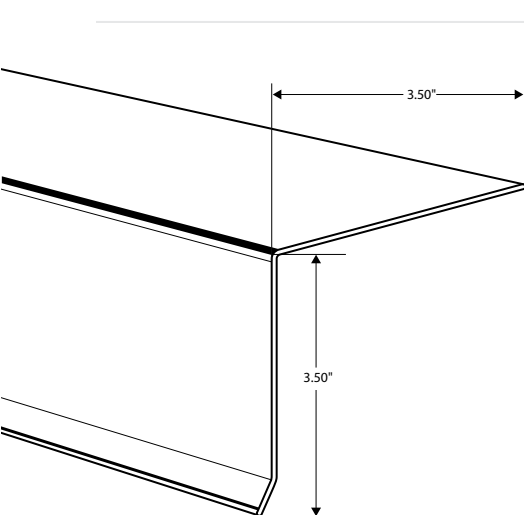

C 7 Rake Edge

3.5" x 3.5" RAKE EDGE

Product ID	Material	Nominal Thickness	Colors	Length per Piece (ft)	Pieces per Carton	Cartons per Pallet
ERA35	Galvanized	28 Gage	White (WH)	10	15	28