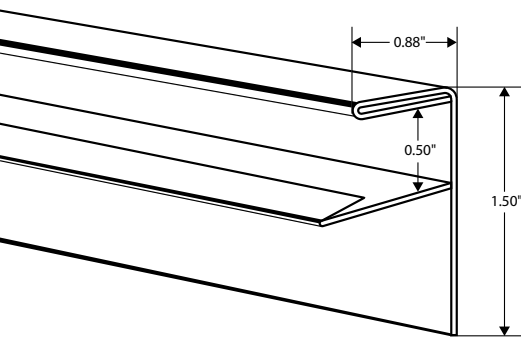

F Channel

1/2" F CHANNEL

Product ID	Material	Nominal Thickness	Colors	Length per Piece (ft)	Pieces per Carton	Cartons per Pallet
FC1219	Aluminum	0.019	Musket Brown (MB) White (WH)	12	24	20